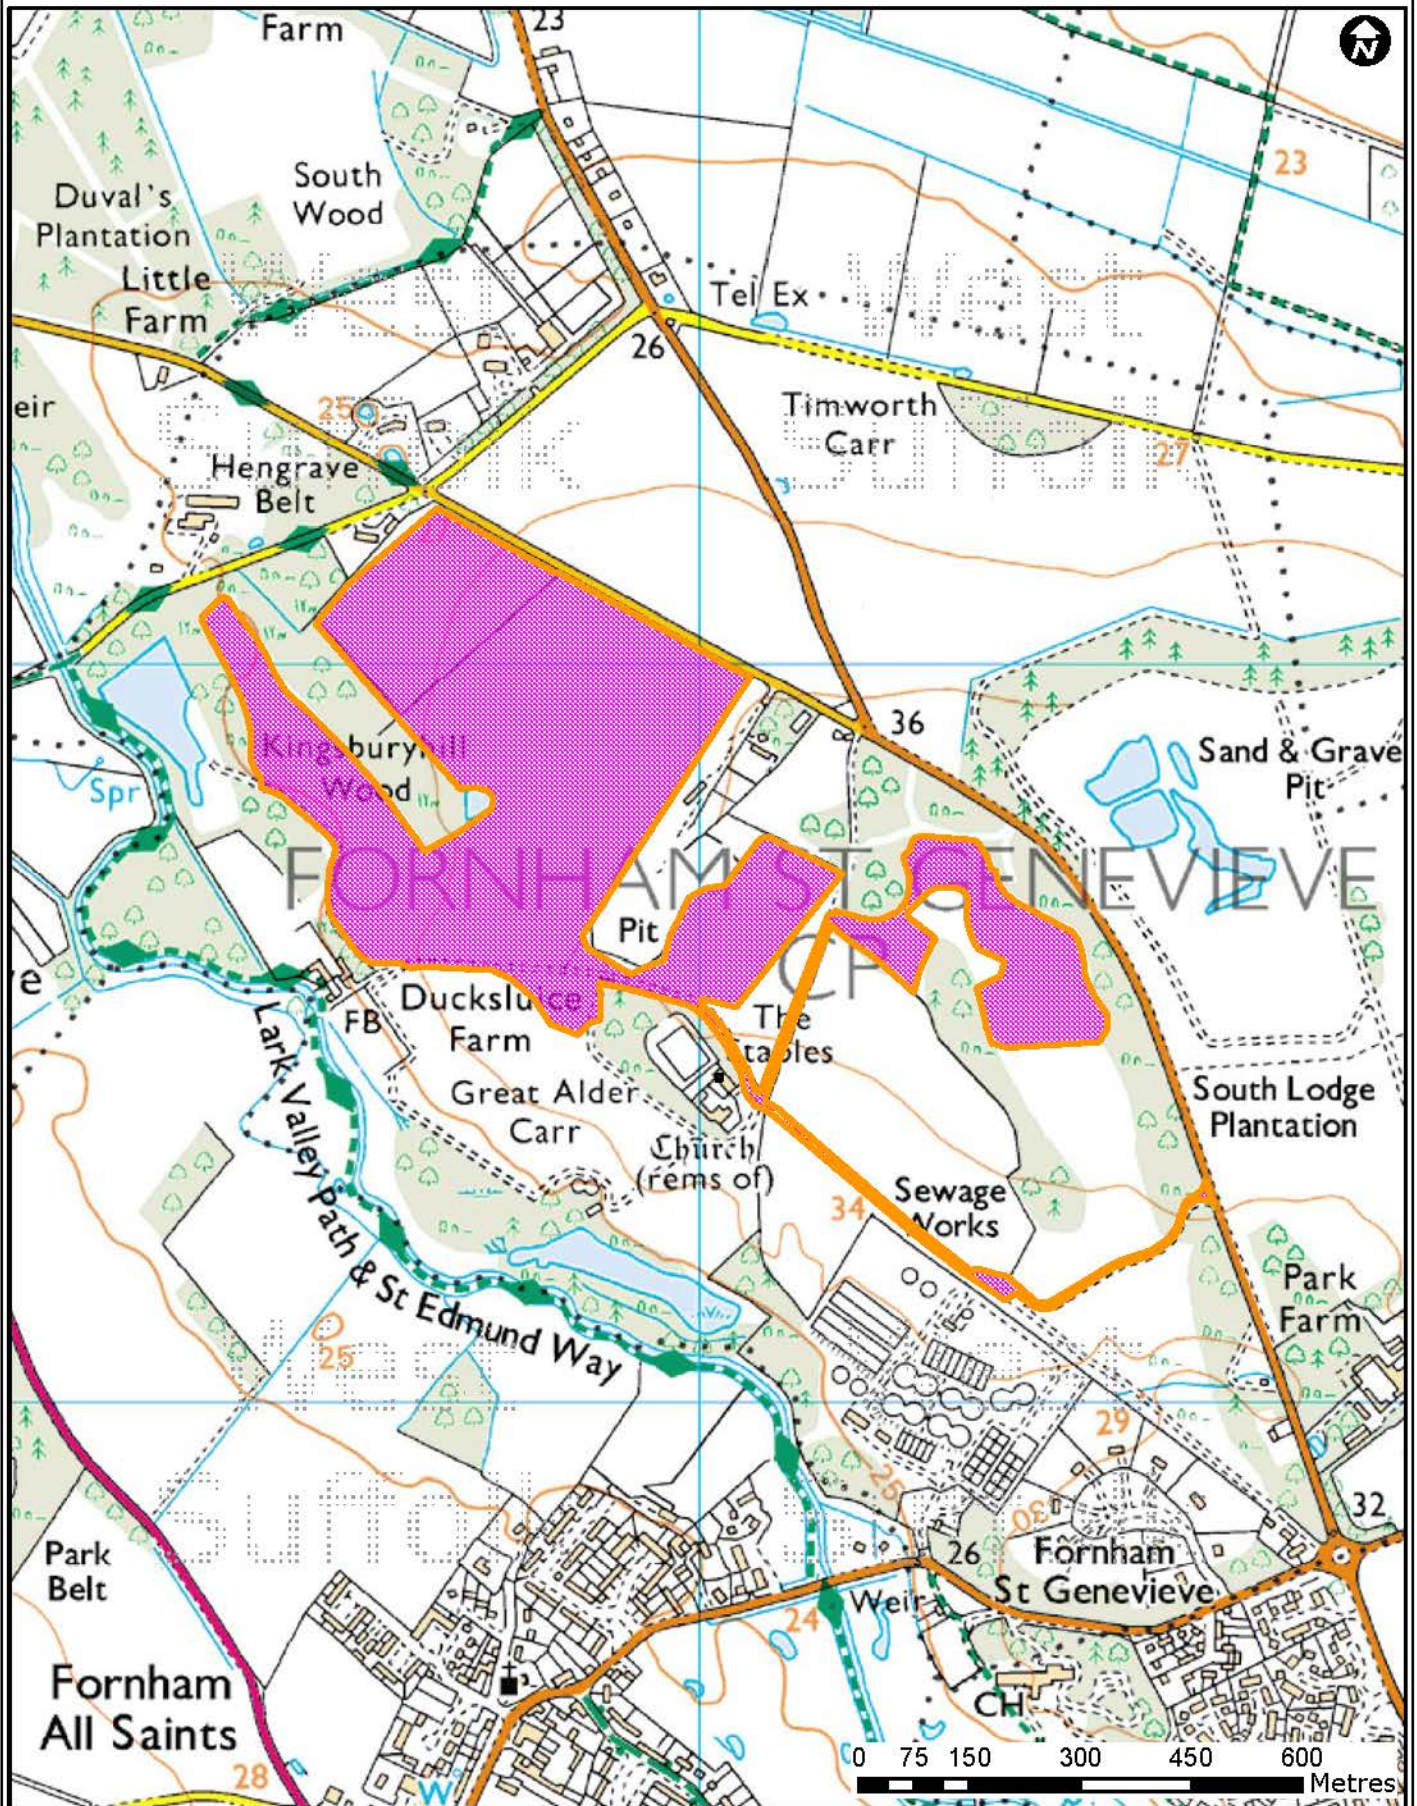

DC/15/0662/VAR

Fornham Park, Fornham St Genevieve

Forest Heath • St Edmundsbury

West Suffolk
working together

© Crown Copyright and database rights 2015 Ordnance Survey 100019675/100023282. You are not permitted to copy, sub-license, distribute or sell any of this data to third parties in any form. Use of this data is subject to terms and conditions. See www.westsuffolk.gov.uk/disclaimer.cfm.

Scale: 1:10,234
Date: 20/06/2016